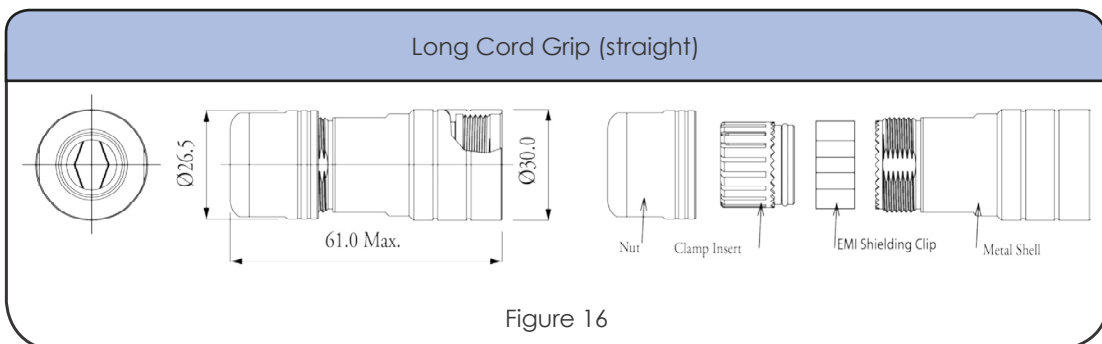

Shell Size: 18 **Number of Contacts: 32** **Contact Size: 20**
 Sealing: IP67 Salt Spray: 48h

Dimensions Backshell

Accessories

NEW!
 See
 Page
 16