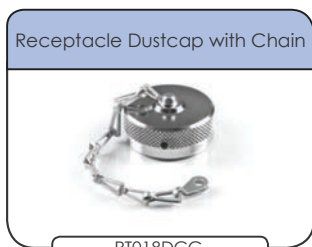

Shell Size: 18 **Number of Contacts: 32** **Contact Size: 20**
 Sealing: IP67 Salt Spray: 48h

Dimensions Backshell

Accessories

NEW!
 See
 Page
 16