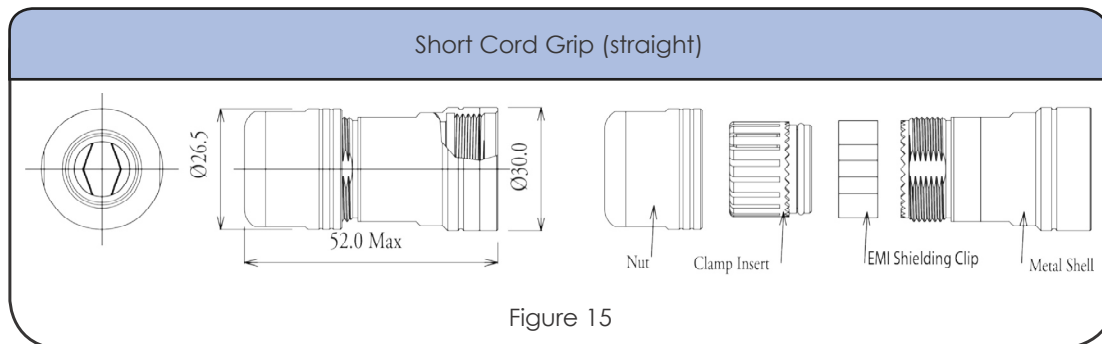

Shell Size: 18 **Number of Contacts: 32** **Contact Size: 20**
 Sealing: IP67 Salt Spray: 48h

Dimensions Backshell

Accessories

NEW!
 See
 Page
 16